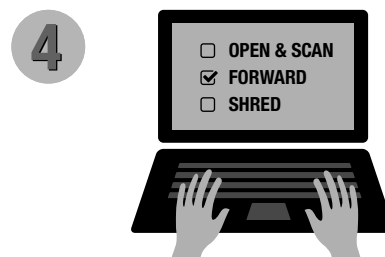

How does it work?

We simply take a photo of your new mail, whether it's an envelope or package.

We then upload all new images to our secure Anytime Mailbox portal.

You are alerted when new snail mail arrives. It can be viewed and managed by using your mobile device or computer.