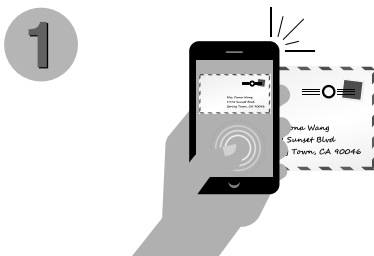

View your mail on-the-go!

Great News! We have teamed up with Anytime Mailbox, which allows you to view and manage your mail on-the-go. You no longer have to come into the store, just to find an empty box. Sign up online or call us today!

How does it work?

We simply take a photo of your new mail, whether it's an envelope or package.

We then upload all new images to our secure Anytime Mailbox portal.

You are alerted when new snail mail arrives. It can be viewed and managed by using your mobile device or computer.